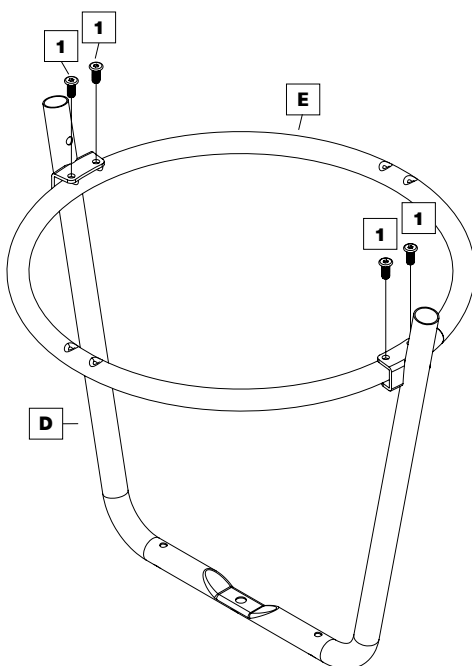

Please follow the instruction for stool installation and check whether there is any component missing before installation

STEP 1

STEP 2

STEP 3

A x1 **2** x5

STEP 4

B x4 **1** x4

STEP 5

F x4

Set up different sitting heights of Comet™ by screwing into the according point.

Total Height

- a. 33.07 in (84 cm)
- b. 32.08 in (81.5 cm)
- c. 31.1 in (79 cm)
- d. 30.11 in (76.5 cm)
- e. 29.13 in (74 cm)
- f. 28.14 in (71.5 cm)
- g. 27.16 in (69 cm)
- h. 26.18 in (66.5 cm)
- i. 25.19 in (64 cm)
- j. 24.21 in (61.5 cm)
- k. 23.22 in (59 cm)
- l. 22.24 in (56.5 cm)
- m. 21.25 in (54 cm)
- n. 20.27 in (51.5 cm)