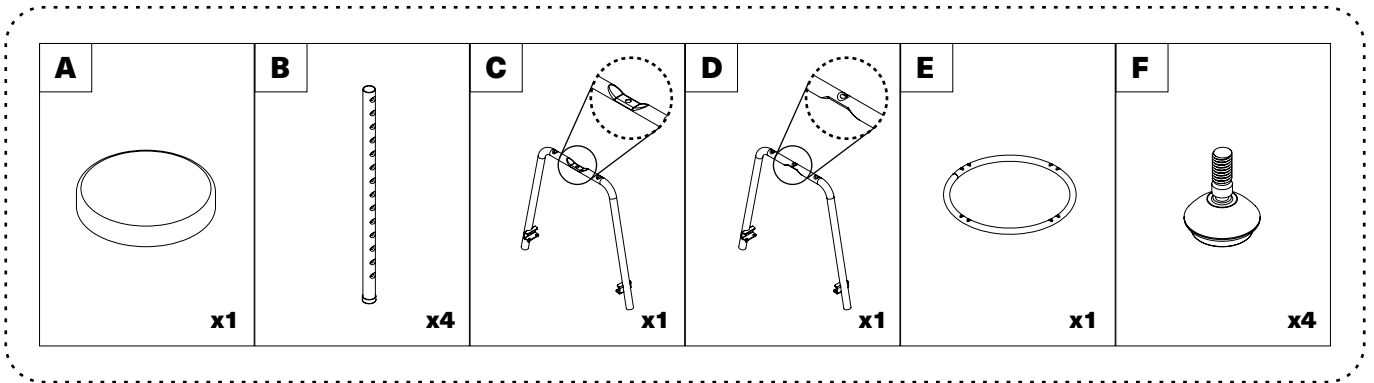

Please follow the instruction for stool installation and check whether there is any component missing before installation

STEP 1

STEP 2

STEP 3

A x1 **2** x5

STEP 4

B x4 **1** x4

STEP 5

F x4

Set up different sitting heights of Comet™ by screwing into the according point.

Total Height

- a. 33.07 in (84 cm)
- b. 32.08 in (81.5 cm)
- c. 31.1 in (79 cm)
- d. 30.11 in (76.5 cm)
- e. 29.13 in (74 cm)
- f. 28.14 in (71.5 cm)
- g. 27.16 in (69 cm)
- h. 26.18 in (66.5 cm)
- i. 25.19 in (64 cm)
- j. 24.21 in (61.5 cm)
- k. 23.22 in (59 cm)
- l. 22.24 in (56.5 cm)
- m. 21.25 in (54 cm)
- n. 20.27 in (51.5 cm)