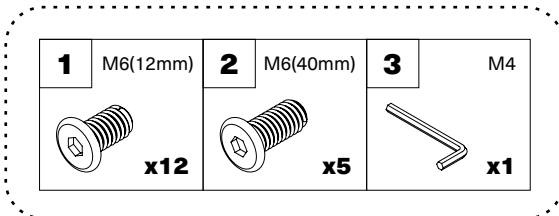

Please follow the instruction for stool installation and check whether there is any component missing before installation

STEP 1

STEP 2

STEP 3

A x1 **2** x5

STEP 4

B x4 **1** x4

STEP 5

F x4

Set up different sitting heights of Comet™ by screwing into the according point.

Total Height

- a. 33.07 in (84 cm)
- b. 32.08 in (81.5 cm)
- c. 31.1 in (79 cm)
- d. 30.11 in (76.5 cm)
- e. 29.13 in (74 cm)
- f. 28.14 in (71.5 cm)
- g. 27.16 in (69 cm)
- h. 26.18 in (66.5 cm)
- i. 25.19 in (64 cm)
- j. 24.21 in (61.5 cm)
- k. 23.22 in (59 cm)
- l. 22.24 in (56.5 cm)
- m. 21.25 in (54 cm)
- n. 20.27 in (51.5 cm)