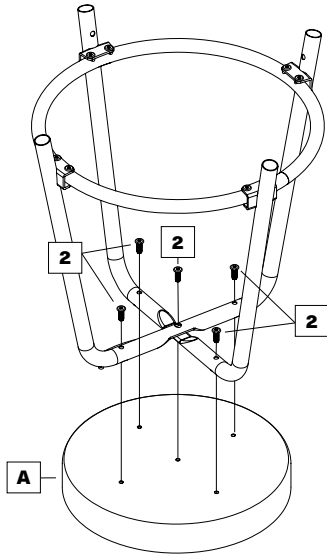

Please follow the instruction for stool installation and check whether there is any component missing before installation

STEP 1

STEP 2

STEP 3

A x1 **2** x5

STEP 4

B x4 **1** x4

STEP 5

F x4

Set up different sitting heights of Comet™ by screwing into the according point.

Total Height

- a. 33.07 in (84 cm)
- b. 32.08 in (81.5 cm)
- c. 31.1 in (79 cm)
- d. 30.11 in (76.5 cm)
- e. 29.13 in (74 cm)
- f. 28.14 in (71.5 cm)
- g. 27.16 in (69 cm)
- h. 26.18 in (66.5 cm)
- i. 25.19 in (64 cm)
- j. 24.21 in (61.5 cm)
- k. 23.22 in (59 cm)
- l. 22.24 in (56.5 cm)
- m. 21.25 in (54 cm)
- n. 20.27 in (51.5 cm)