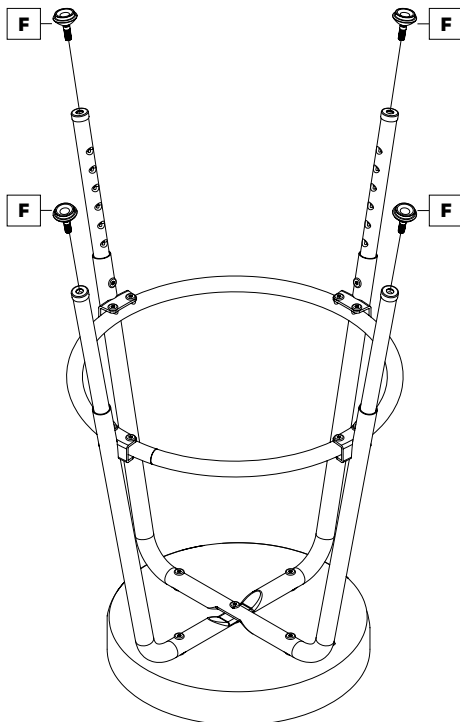

Please follow the instruction for stool installation and check whether there is any component missing before installation

STEP 1

STEP 2

STEP 3

A x1 **2** x5

STEP 4

B x4 **1** x4

STEP 5

F x4

Set up different sitting heights of Comet™ by screwing into the according point.

Total Height

- a. 33.07 in (84 cm)
- b. 32.08 in (81.5 cm)
- c. 31.1 in (79 cm)
- d. 30.11 in (76.5 cm)
- e. 29.13 in (74 cm)
- f. 28.14 in (71.5 cm)
- g. 27.16 in (69 cm)
- h. 26.18 in (66.5 cm)
- i. 25.19 in (64 cm)
- j. 24.21 in (61.5 cm)
- k. 23.22 in (59 cm)
- l. 22.24 in (56.5 cm)
- m. 21.25 in (54 cm)
- n. 20.27 in (51.5 cm)