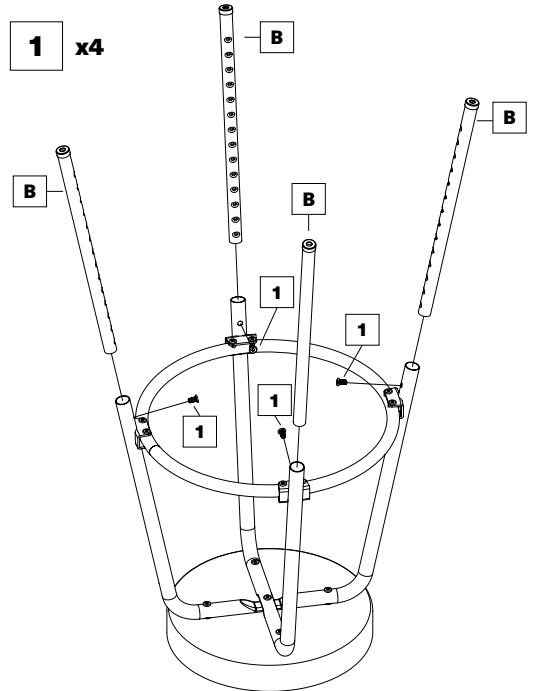

Please follow the instruction for stool installation and check whether there is any component missing before installation

STEP 1

STEP 2

STEP 3

A x1 **2** x5

STEP 4

B x4 **1** x4

STEP 5

F x4

Set up different sitting heights of Comet™ by screwing into the according point.

Total Height

- a. 33.07 in (84 cm)
- b. 32.08 in (81.5 cm)
- c. 31.1 in (79 cm)
- d. 30.11 in (76.5 cm)
- e. 29.13 in (74 cm)
- f. 28.14 in (71.5 cm)
- g. 27.16 in (69 cm)
- h. 26.18 in (66.5 cm)
- i. 25.19 in (64 cm)
- j. 24.21 in (61.5 cm)
- k. 23.22 in (59 cm)
- l. 22.24 in (56.5 cm)
- m. 21.25 in (54 cm)
- n. 20.27 in (51.5 cm)