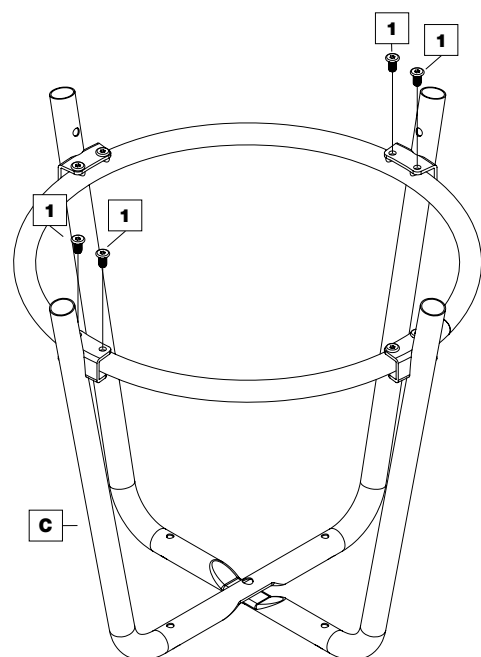

Please follow the instruction for stool installation and check whether there is any component missing before installation

STEP 1

STEP 2

STEP 3

A x1 **2** x5

STEP 4

B x4 **1** x4

STEP 5

F x4

Set up different sitting heights of Comet™ by screwing into the according point.

Total Height

- a. 33.07 in (84 cm)
- b. 32.08 in (81.5 cm)
- c. 31.1 in (79 cm)
- d. 30.11 in (76.5 cm)
- e. 29.13 in (74 cm)
- f. 28.14 in (71.5 cm)
- g. 27.16 in (69 cm)
- h. 26.18 in (66.5 cm)
- i. 25.19 in (64 cm)
- j. 24.21 in (61.5 cm)
- k. 23.22 in (59 cm)
- l. 22.24 in (56.5 cm)
- m. 21.25 in (54 cm)
- n. 20.27 in (51.5 cm)