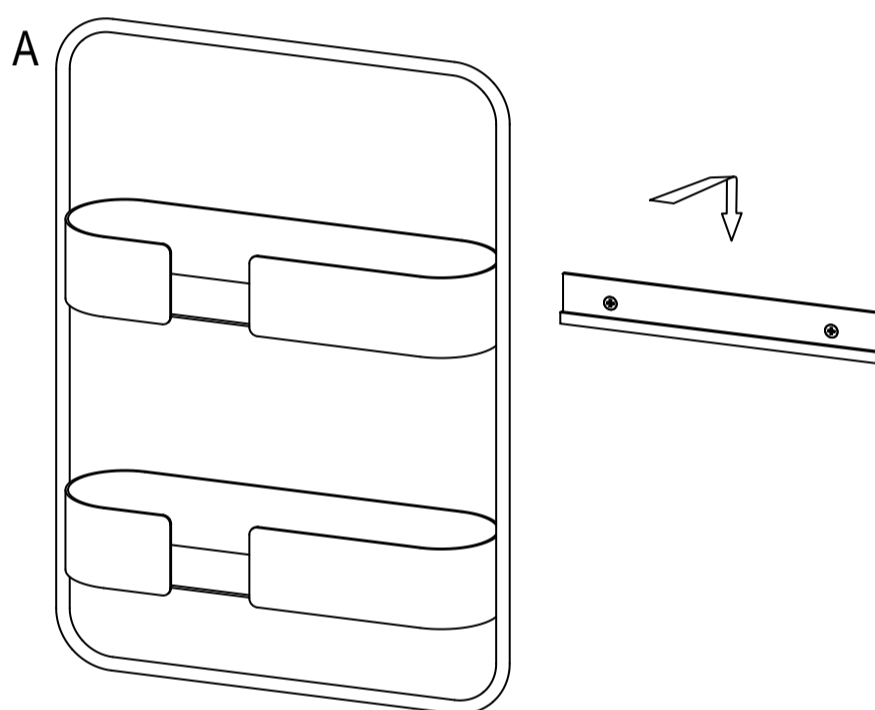

Assembly parts

SPICE JAR RACK

BIG HUG

Item: No: DB-B0017

W:292 D:73 H:408

Metal / ceramic / cork

Ax1

Cx8

Bx1

Dx2

Ex2

Assembly instruction

SPICE JAR RACK

1

2

3