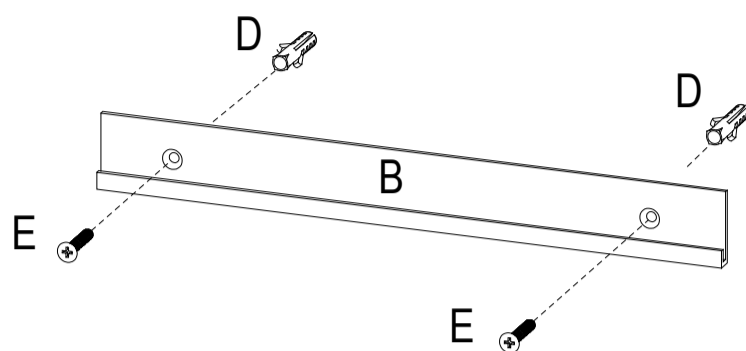

Assembly parts

SPICE JAR RACK

BIG HUG

Item: No: DB-B0017

W:292 D:73 H:408

Metal / ceramic / cork

Ax1

Cx8

Bx1

Dx2

Ex2

Assembly instruction

SPICE JAR RACK

1

2

3